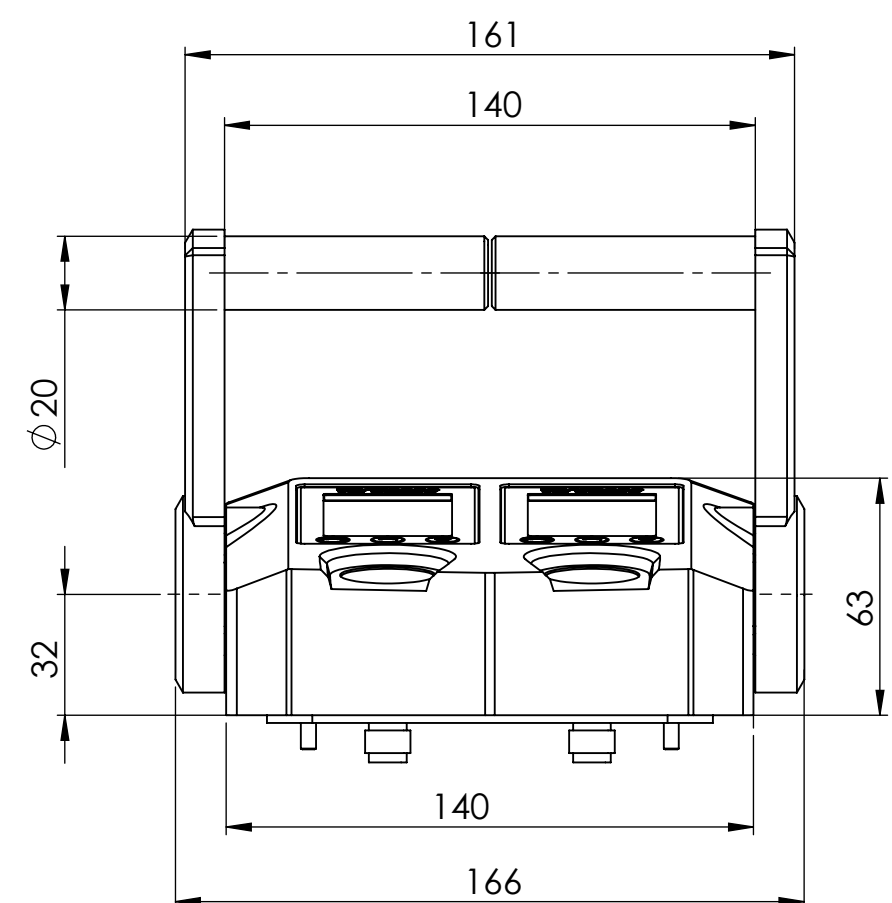

Bohrschablone:

Torqeedo
Twin-Cruise controll set