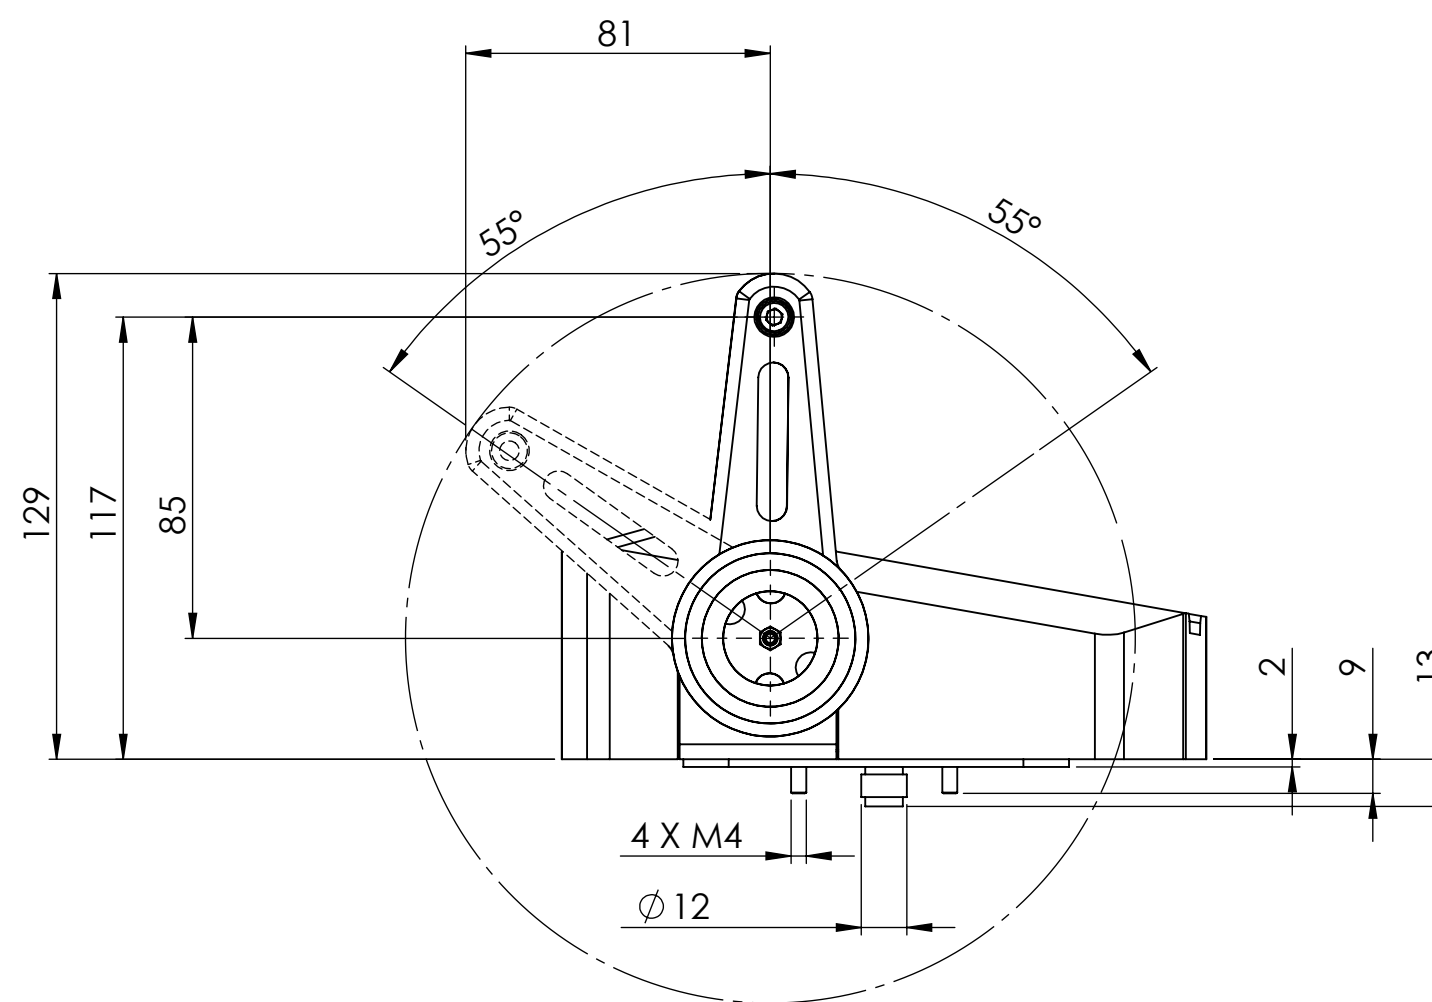

Bohrschablone:

Torqeedo
Twin-Cruise controll set