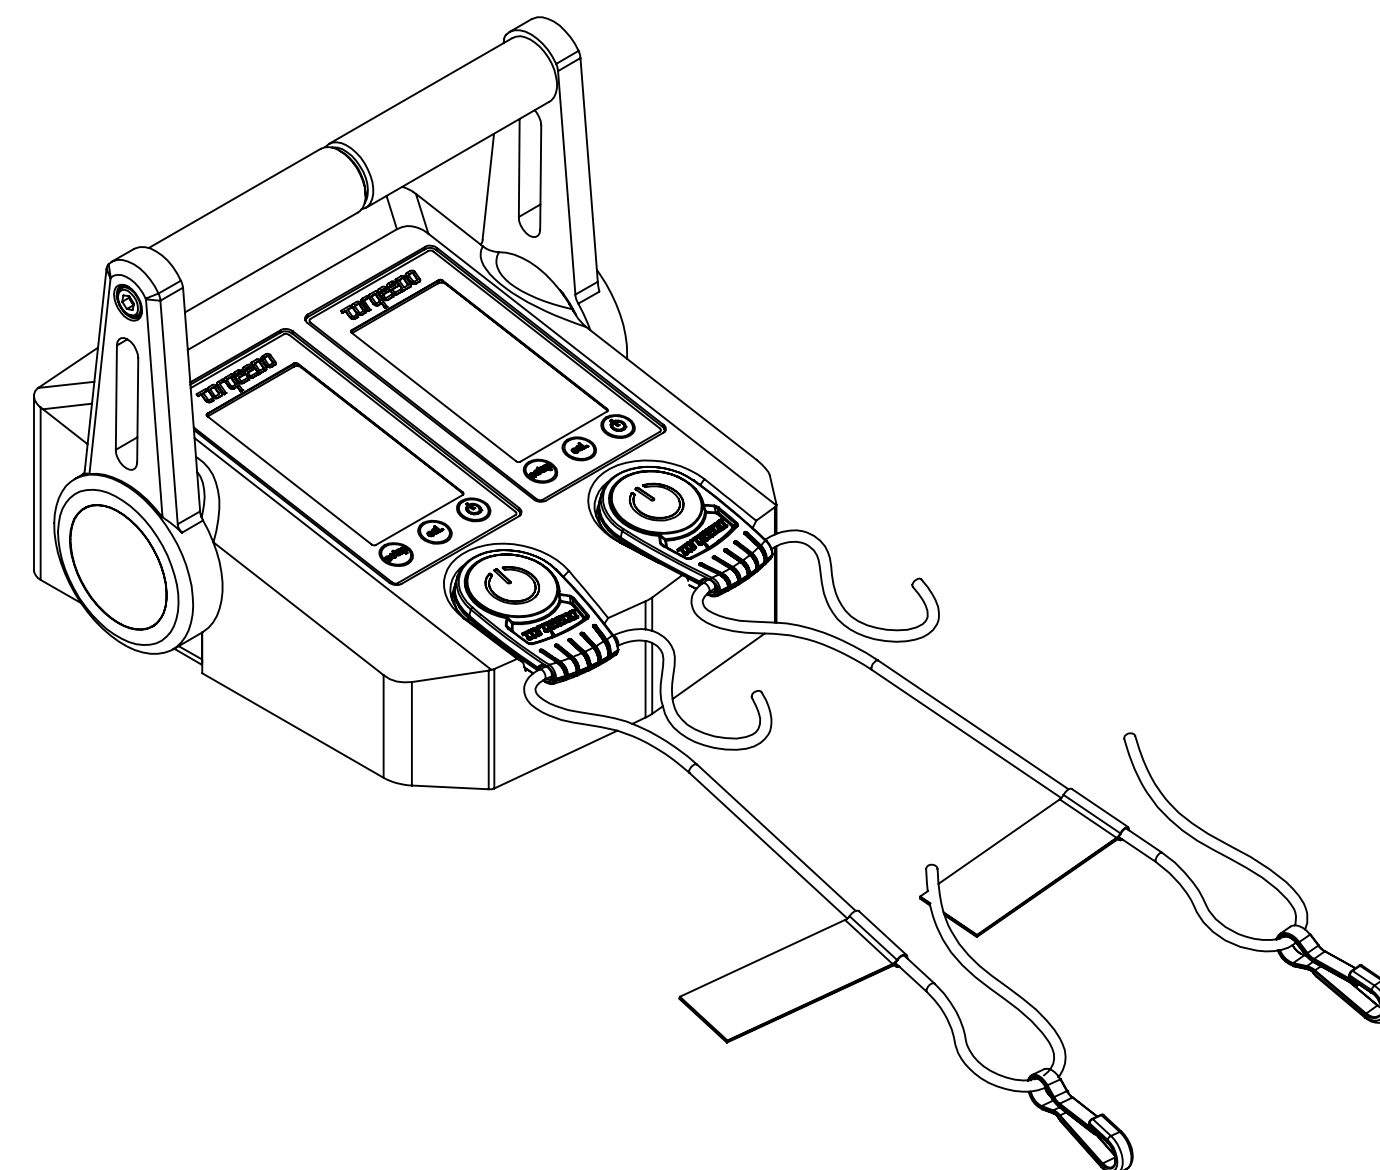

Bohrschablone:

Torqeedo
Twin-Cruise controll set