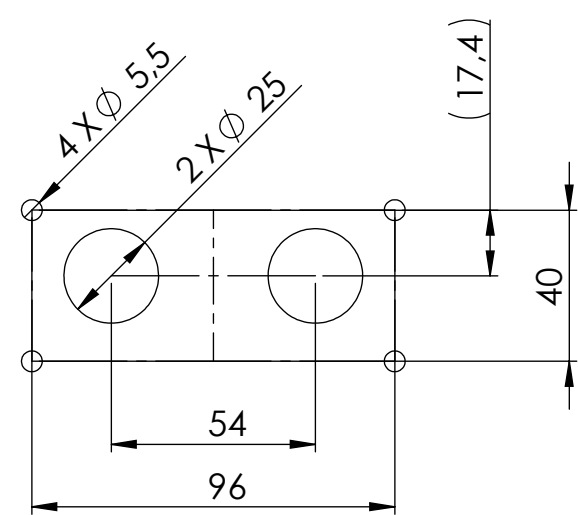

Bohrschablone:

Torqeedo
Twin-Cruise controll set